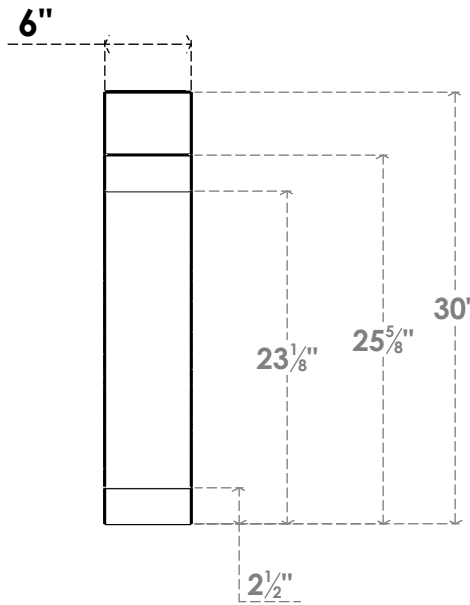

ITEM NUMBER: BRCPC060X18000X30000LEC

6"W X 18"D X 30"H LEGACY ARCHITECTURAL GRADE PVC CLOSED KNEE BRACE

SIDE PROFILE

FRONT PROFILE

ISOMETRIC

EKENA MILLWORK
2300 WEST MAIN ST.
CLARKSVILLE, TX 75426
TOLL FREE: 866-607-0453
WWW.EKENAMILLWORK.COM

NOTES

1. INSTALLATION TO BE COMPLETED IN ACCORDANCE WITH MANUFACTURER'S SPECIFICATIONS.
2. DRAWING MAY NOT BE TO SCALE
3. THIS DRAWING IS INTENDED FOR DESIGN AND PLANNING PURPOSES ONLY.
4. ALL INFORMATION CONTAINED HEREIN WAS CURRENT AT THE TIME OF DEVELOPMENT BUT MUST BE REVIEWED AND APPROVED BY THE PRODUCT MANUFACTURER TO BE CONSIDERED ACCURATE.
5. ARCHITECTURAL GRADE PVC PRODUCTS ARE MADE FROM EXPANDED CELLULAR PVC AND COME NATURALLY WHITE BUT MAY BE PAINTED