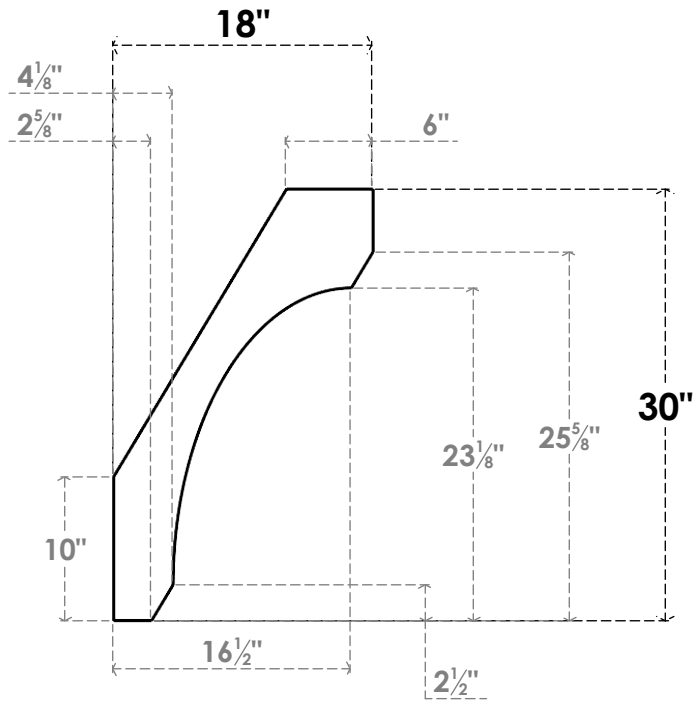

ITEM NUMBER: BRCPC060X18000X30000LEC

6"W X 18"D X 30"H LEGACY ARCHITECTURAL GRADE PVC CLOSED KNEE BRACE

SIDE PROFILE

FRONT PROFILE

ISOMETRIC

EKENA MILLWORK
2300 WEST MAIN ST.
CLARKSVILLE, TX 75426
TOLL FREE: 866-607-0453
WWW.EKENAMILLWORK.COM